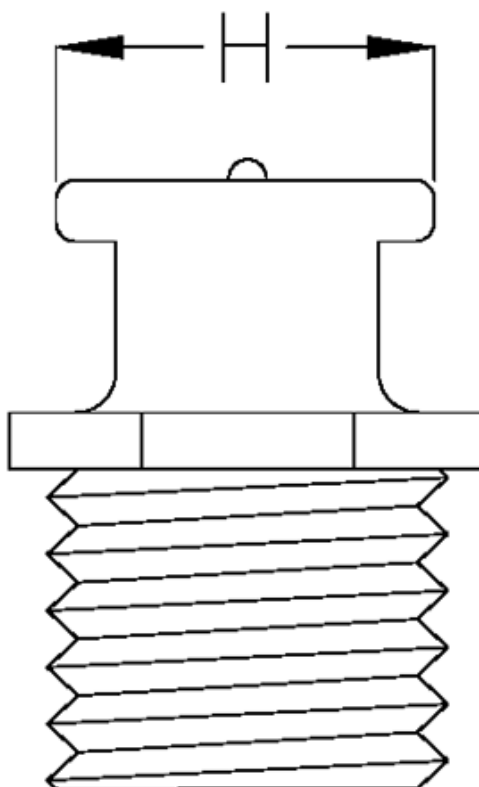

Article number: 53093108

Description: KLEE Button head lubrication nipple DIN 3404
M1 head \varnothing 16mm, M10x1,5

Measures

H = 16

Thread = M10x1,5